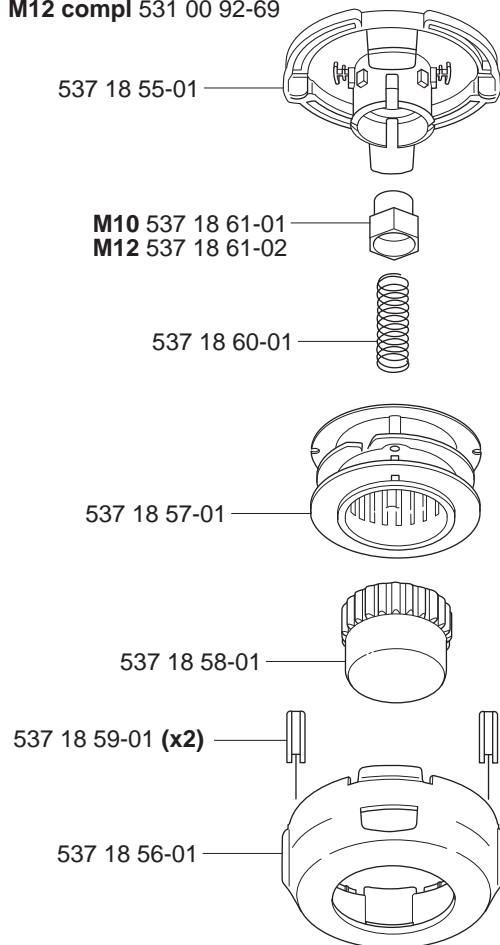

Superauto II 20mm
Superauto II 1"

*compl 531 00 38-09
 *compl 531 00 60-93

Tri Cut M10x1.25 (300mm)
Tri Cut M12x1.75 (300mm)

compl 531 00 38-11
 compl 531 00 38-24

Trimmy Hit Pro Junior 3/8"-24 (R)

*compl 531 00 75-28

Trimmy Hit M10x1.25

*compl 531 00 75-27

Supporting cup M12x1.75

*compl 502 15 70-02

Trimmy Hit VII 3/8"-24 (R)

*compl 531 00 75-84

S35

M10 compl 531 00 92-24

M12 compl 531 00 92-68

T35

M10 compl 531 00 92-25

M12 compl 531 00 92-69

T45 M12x1.75

compl 531 00 92-62

T25 3/8"-24 (R)

compl 531 00 92-78

Product No.
 531 00 92-15
 506 68 26-01
 964 63 57-00
 952 71 55-54
 531 00 92-16
 531 00 92-35
 531 00 92-17
 531 00 92-36
 531 00 60-52
 531 00 92-18
 531 00 92-37
 531 00 75-68
 531 00 92-19
 531 00 92-38
 531 00 60-54
 531 00 92-39
 502 13 86-01