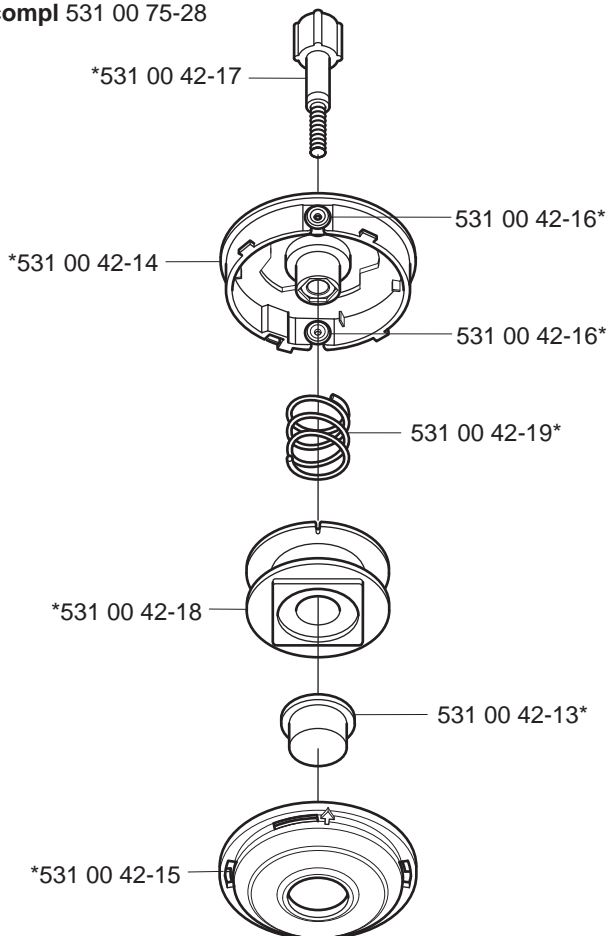

Superauto II 20mm
Superauto II 1"

*compl 531 00 38-09
 *compl 531 00 60-93

Tri Cut M10x1.25 (300mm)
Tri Cut M12x1.75 (300mm)

compl 531 00 38-11
 compl 531 00 38-24

Trimmy Hit Pro Junior 3/8"-24 (R)

*compl 531 00 75-28

Trimmy Hit M10x1.25

*compl 531 00 75-27

Supporting cup M12x1.75

*compl 502 15 70-02

Trimmy Hit VII 3/8"-24 (R)

*compl 531 00 75-84

S35

M10 compl 531 00 92-24

M12 compl 531 00 92-68

T35

M10 compl 531 00 92-25

M12 compl 531 00 92-69

T45 M12x1.75

compl 531 00 92-62

T25 3/8"-24 (R)

compl 531 00 92-78

Product No.
 531 00 92-15
 506 68 26-01
 964 63 57-00
 952 71 55-54
 531 00 92-16
 531 00 92-35
 531 00 92-17
 531 00 92-36
 531 00 60-52
 531 00 92-18
 531 00 92-37
 531 00 75-68
 531 00 92-19
 531 00 92-38
 531 00 60-54
 531 00 92-39
 502 13 86-01