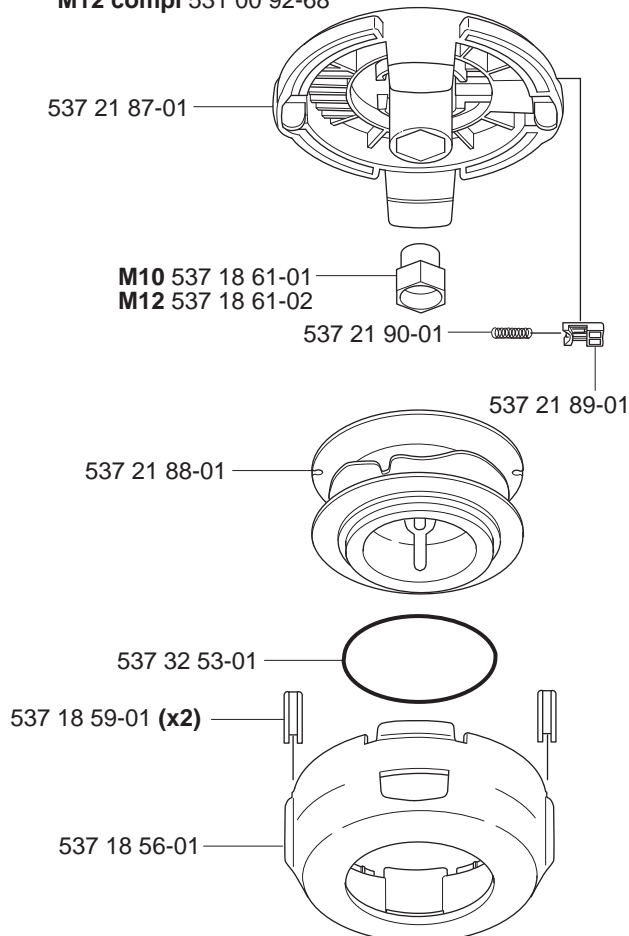

Trimmy Hit M10x1.25

*compl 531 00 75-27

Supporting cup M12x1.75

*compl 502 15 70-02

Trimmy Hit VII 3/8"-24 (R)

*compl 531 00 75-84

S35

M10 compl 531 00 92-24

M12 compl 531 00 92-68

T35

M10 compl 531 00 92-25

M12 compl 531 00 92-69

T45 M12x1.75

compl 531 00 92-62

T25 3/8"-24 (R)

compl 531 00 92-78

Trimmy cord

Product
ø1,5 mm
 15 m blue
 10 m reel for 300 S
 10 m reel for Duo
 10 st for 6 RC
ø2,0 mm
 15 m green
 130 m green
ø2,4 mm
 15 m orange
 90 m orange
 240 m orange
ø2,7 mm
 15 m yellow
 70 m yellow
 240 m yellow
ø3,0 mm
 10 m red
 56 m red
 240 m red
ø3,3 mm
 46 m white
Pre cut for Trimmy Fix
 20 strings ø2,4 mm

Product No.
 531 00 92-15
 506 68 26-01
 964 63 57-00
 952 71 55-54
 531 00 92-16
 531 00 92-35
 531 00 92-17
 531 00 92-36
 531 00 60-52
 531 00 92-18
 531 00 92-37
 531 00 75-68
 531 00 92-19
 531 00 92-38
 531 00 60-54
 531 00 92-39
 502 13 86-01