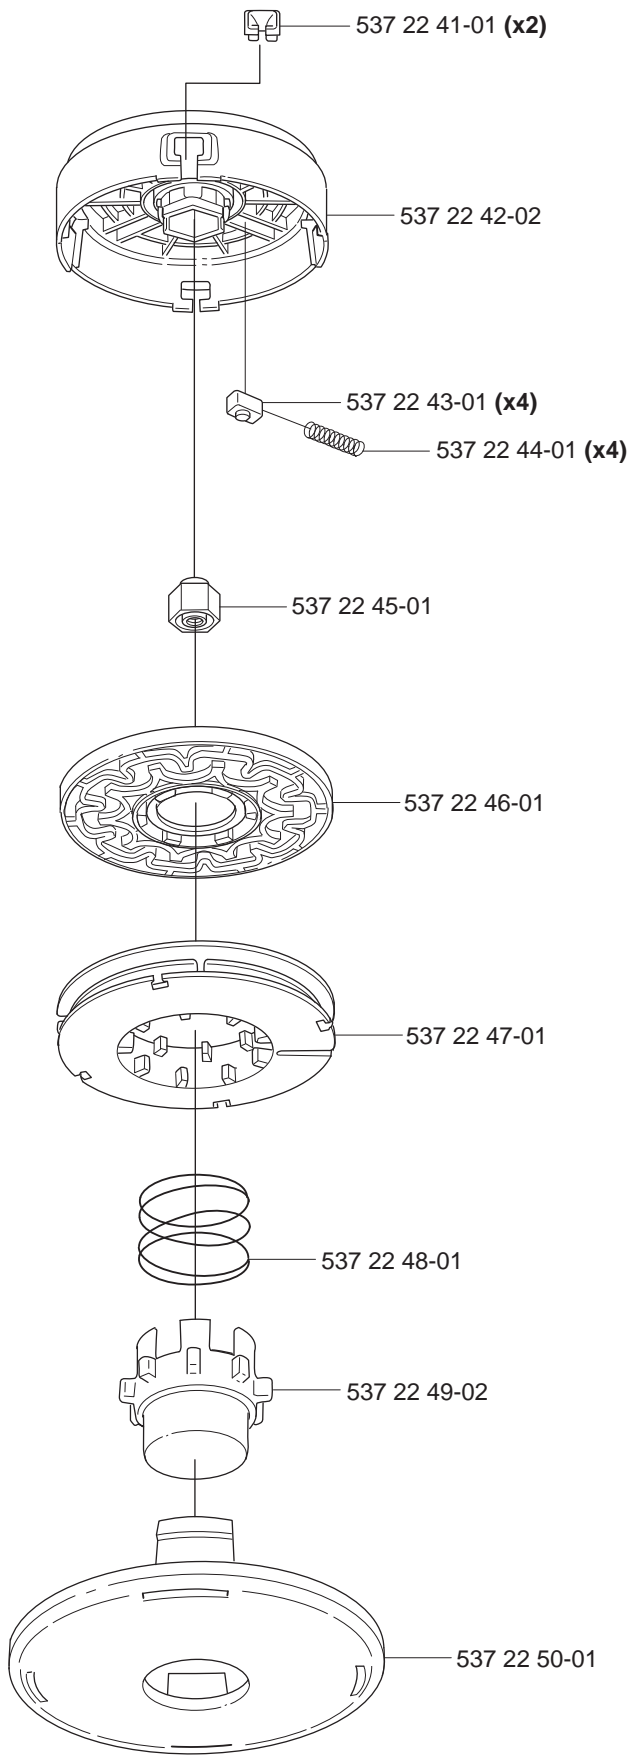

Trimmy Hit M10x1.25

*compl 531 00 75-27

Supporting cup M12x1.75

*compl 502 15 70-02

Trimmy Hit VII 3/8"-24 (R)

*compl 531 00 75-84

S35

M10 compl 531 00 92-24

M12 compl 531 00 92-68

T35

M10 compl 531 00 92-25

M12 compl 531 00 92-69

T45 M12x1.75

compl 531 00 92-62

T25 3/8"-24 (R)

compl 531 00 92-78

T25 M10x1.25

compl 531 00 92-79

Auto 55 M12x1.75
 compl 531 00 92-26 (1")

Guard
 *compl 503 95 43-01
 343R
 345Rx

*compl 537 29 73-01
 343F
 345Fx
 345FxT

Guard

***compl 537 02 61-01**
323 C
325 C
326 C

***compl 537 07 67-01**
325 Cx

Product No.
 531 00 92-15
 506 68 26-01
 964 63 57-00
 952 71 55-54
 531 00 92-16
 531 00 92-35
 531 00 92-17
 531 00 92-36
 531 00 60-52
 531 00 92-18
 531 00 92-37
 531 00 75-68
 531 00 92-19
 531 00 92-38
 531 00 60-54
 531 00 92-39
 502 13 86-01