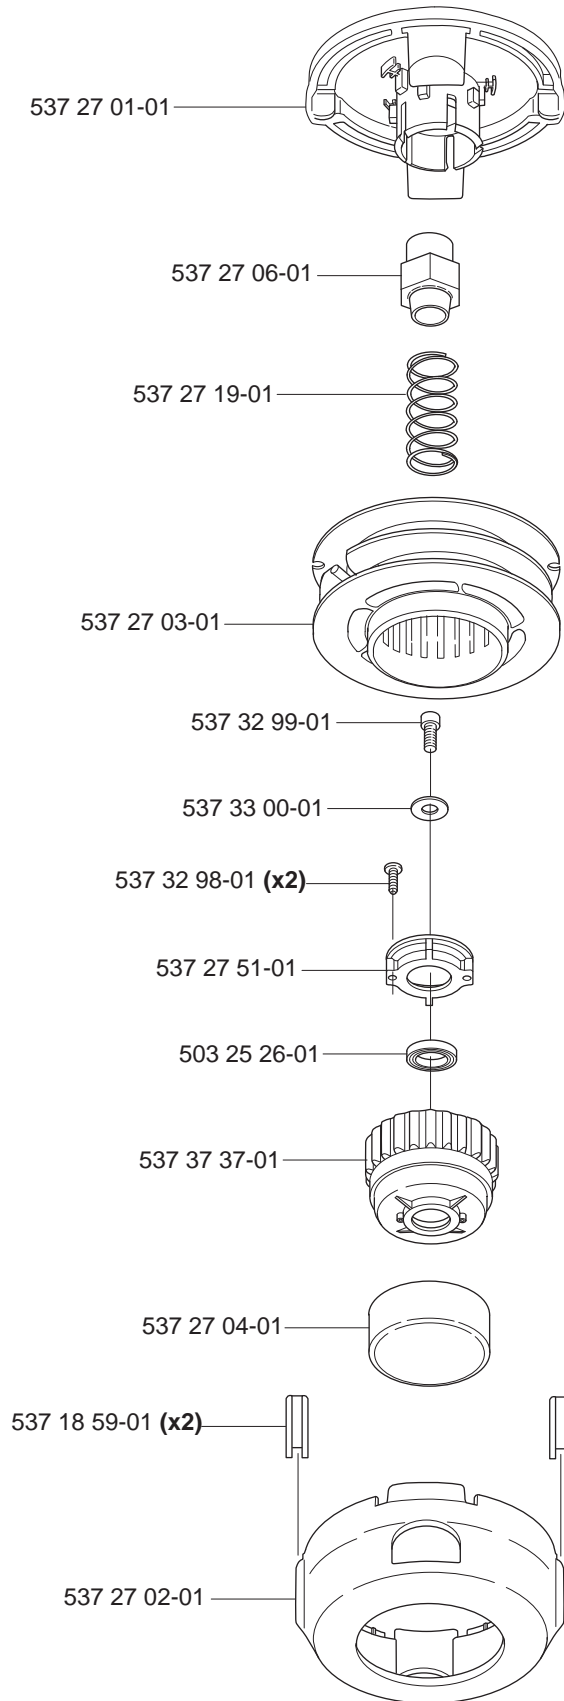

Trimmy Hit M10x1.25

*compl 531 00 75-27

Supporting cup M12x1.75

*compl 502 15 70-02

Trimmy Hit VII 3/8"-24 (R)

*compl 531 00 75-84

S35

M10 compl 531 00 92-24

M12 compl 531 00 92-68

T35

M10 compl 531 00 92-25

M12 compl 531 00 92-69

T45 M12x1.75

compl 531 00 92-62

T25 3/8"-24 (R)

compl 531 00 92-78

***compl 503 97 71-01**
323 L, LD
325 L, Lx
325 LDx
326 L, Lx, LDx

***compl 503 93 42-02**
323 R, R-J
325 Rx
325 RJx
325 RDx
326 Rx

***compl 503 91 60-01**
240
245
250
252
265

***compl 503 74 50-04**
232
235

Product No.
 531 00 92-15
 506 68 26-01
 964 63 57-00
 952 71 55-54
 531 00 92-16
 531 00 92-35
 531 00 92-17
 531 00 92-36
 531 00 60-52
 531 00 92-18
 531 00 92-37
 531 00 75-68
 531 00 92-19
 531 00 92-38
 531 00 60-54
 531 00 92-39
 502 13 86-01