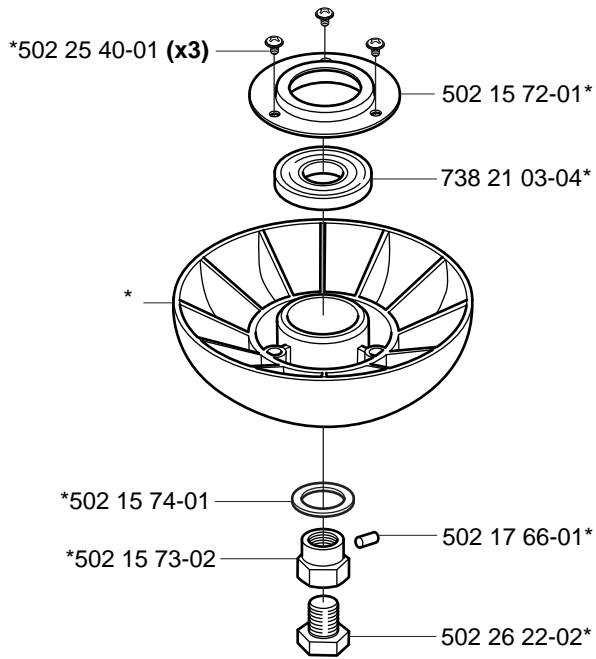

Superauto II 20mm
Superauto II 1"

*compl 531 00 38-09
 *compl 531 00 60-93

Tri Cut M10x1.25 (300mm)
Tri Cut M12x1.75 (300mm)

compl 531 00 38-11
 compl 531 00 38-24

Trimmy Hit Pro Junior 3/8"-24 (R)

*compl 531 00 75-28

Trimmy Hit M10x1.25

*compl 531 00 75-27

Supporting cup M12x1.75

*compl 502 15 70-02

Trimmy Hit VII 3/8"-24 (R)

*compl 531 00 75-84

S35

M10 compl 531 00 92-24

Trimmy cord

Product
ø1,5 mm
 15 m blue
 10 m reel for 300 S
 10 m reel for Duo
 10 st for 6 RC
ø2,0 mm
 15 m green
 130 m green
ø2,4 mm
 15 m orange
 90 m orange
 240 m orange
ø2,7 mm
 15 m yellow
 70 m yellow
 240 m yellow
ø3,0 mm
 10 m red
 56 m red
 240 m red
ø3,3 mm
 46 m white
Pre cut for Trimmy Fix
 20 strings ø2,4 mm

Product No.
 531 00 92-15
 506 68 26-01
 964 63 57-00
 952 71 55-54
 531 00 92-16
 531 00 92-35
 531 00 92-17
 531 00 92-36
 531 00 60-52
 531 00 92-18
 531 00 92-37
 531 00 75-68
 531 00 92-19
 531 00 92-38
 531 00 60-54
 531 00 92-39
 502 13 86-01