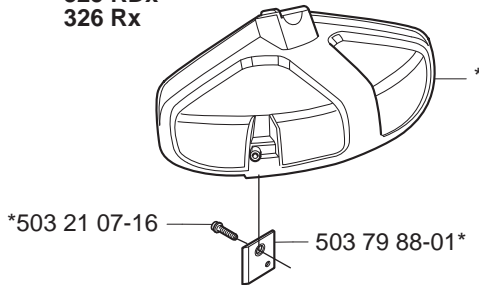

*compl 503 93 42-02
323 R, R-J
325 Rx
325 RJx
325 RDx
326 Rx