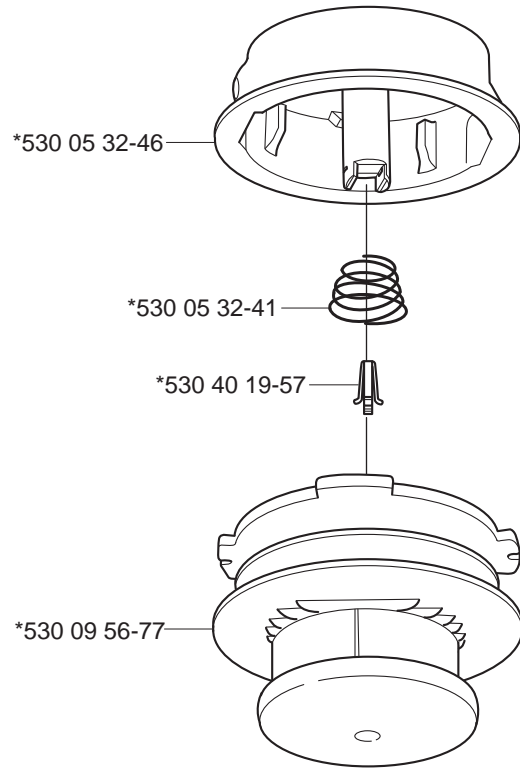

Trimmy Hit M10x1.25

*compl 531 00 75-27

Supporting cup M12x1.75

*compl 502 15 70-02

Trimmy Hit VII 3/8"-24 (R)

*compl 531 00 75-84

S35

M10 compl 531 00 92-24