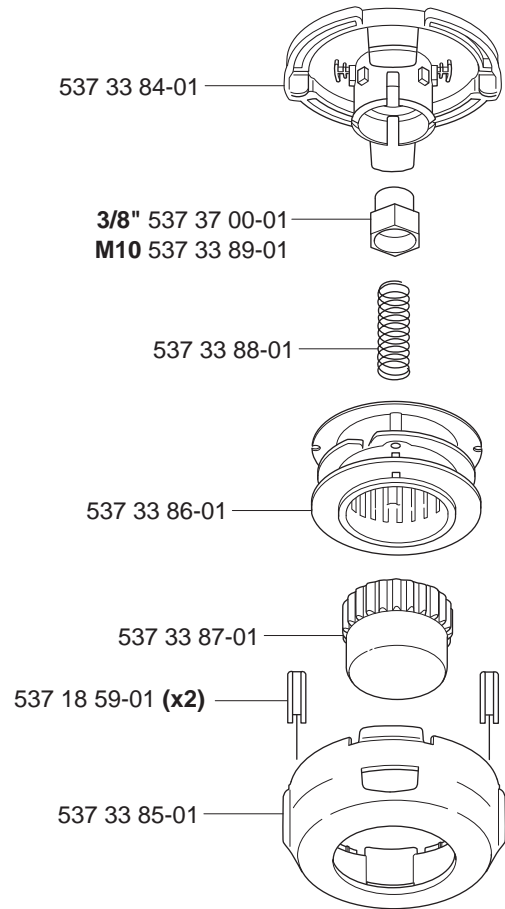

T25 M10x1.25

compl 531 00 92-79